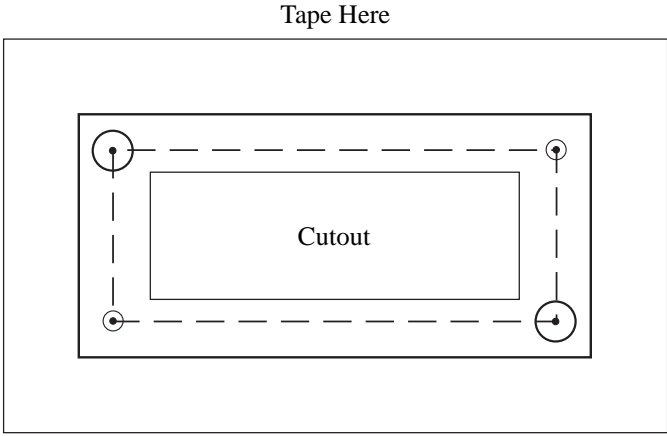

CX102 / PM-102 Panel Meter Mounting Template

Dimensions

Cutout Template