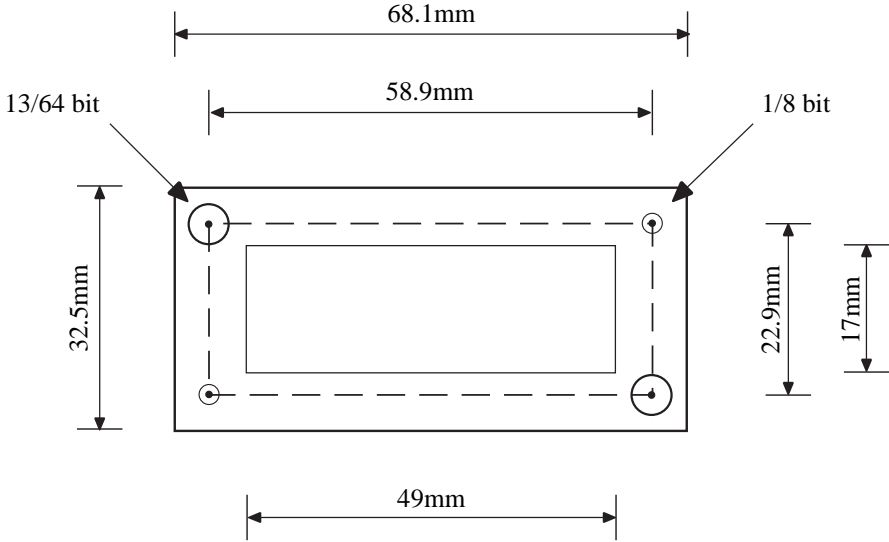

CX102 / PM-102 Panel Meter Mounting Template

Dimensions

Cutout Template